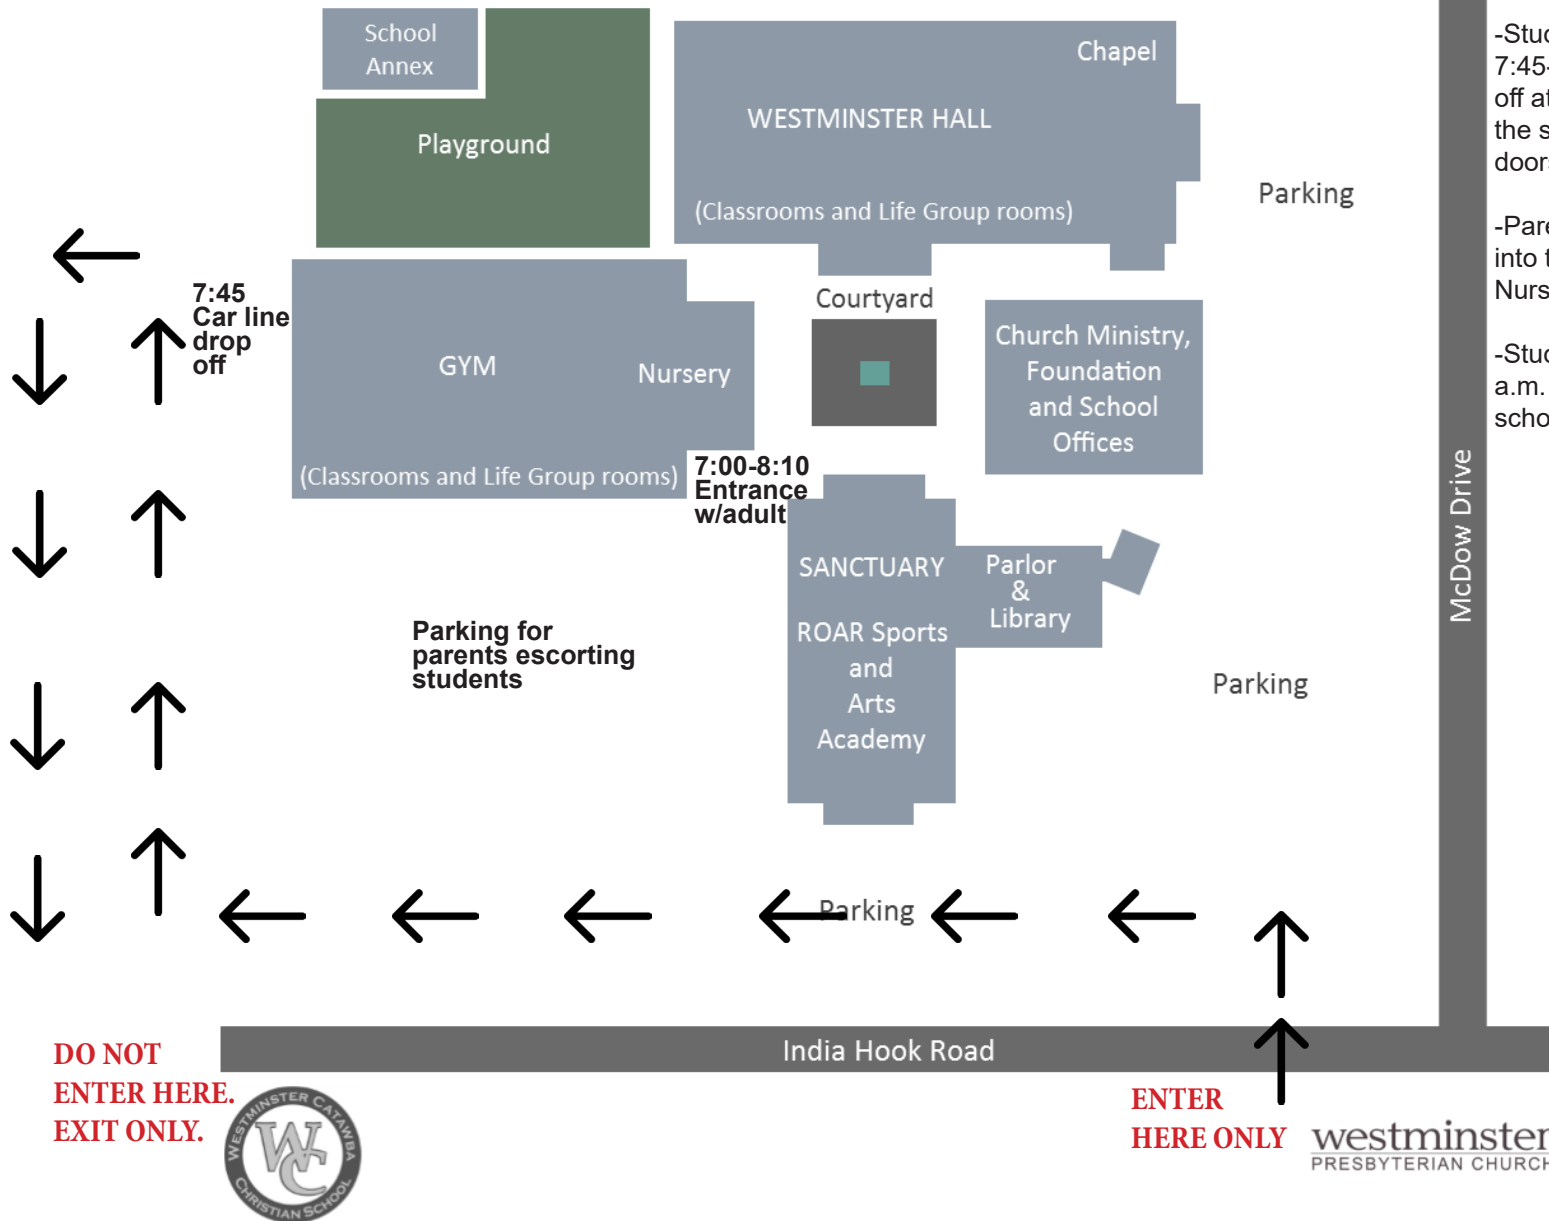

### 3K-5th Grade Drop-Off Map

-All students arriving between 7:00-7:45 a.m. must be escorted into the building using the breezeway Nursery door.

-Students arriving between 7:45-8:05 a.m. may be dropped off at the end of the gym where the safety patrol opens the car doors.

-Parents walking students into the building must use the Nursery door.

-Students arriving after 8:10 a.m. must check in through the school office.

**DO NOT  
ENTER HERE.  
EXIT ONLY.**

**ENTER  
HERE ONLY**